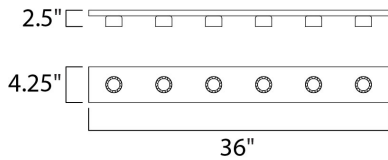

MEASUREMENTS

DIMENSION : 36" W x 4.25" H x 2.5" Ext
 BACK PLATE : 4" W x 35.25" H x 2.14" HCO
 HANGING WEIGHT : 2.8 lb

LAMPING

INPUT VOLTAGE : 120V
 BULB : 6 x 60W Incandescent E26 Medium , 360W Total
 BULB INCLUDED : (Not Included)
 DIMMABLE : Yes
 LIGHTING_DIRECTION : Omni